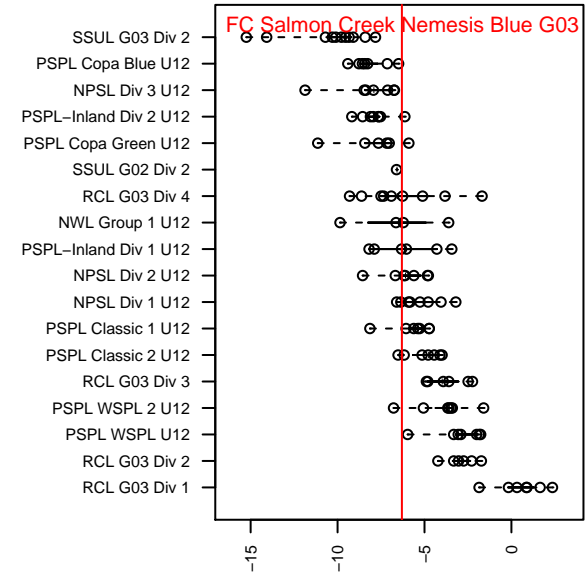

FC Salmon Creek Nemesis Blue G03

FC Salmon Creek
 Salmon Creek, WA
 G03 total strength=495
 attack=0.37 defense=0.32
 fall league = PTT G03 Div 1 Red
 spr league = Spr OYS G03 Div 2 Red

alt names used:
 FC SALMON CREEK NEMESIS 03 BLUE (WA
 FCSC G03 Blue
 FC SALMON CREEKFC SALMON CREEK NE
 FCSC G03 Blue
 FCSC GIRLS NEMESIS 03 BLUE ()

Venues played:
 2015 PCU Summer Classic U12 Silver
 2015 Bend Premier Cup U12G 9v9 SILVER U1
 2015 PTT G03 Division 1 Red
 2015 Spr OYS G03 Division 2 Red
 2015 WA Cup GU12 Gold/Silver U12

FC Salmon Creek Nemesis Blue G03
 Dots are actual minus expected GF (blue circles) and GA (red triangles).
 Blue line is smoothed change in attack strength. Red is smoothed change in defense strength.

**attack and defense variance (black dot)
relative to other teams
and top 10 in region**

**attack and defense rating
relative to others at age
and all opponents in last 13 months**

Performance relative to 13 month average